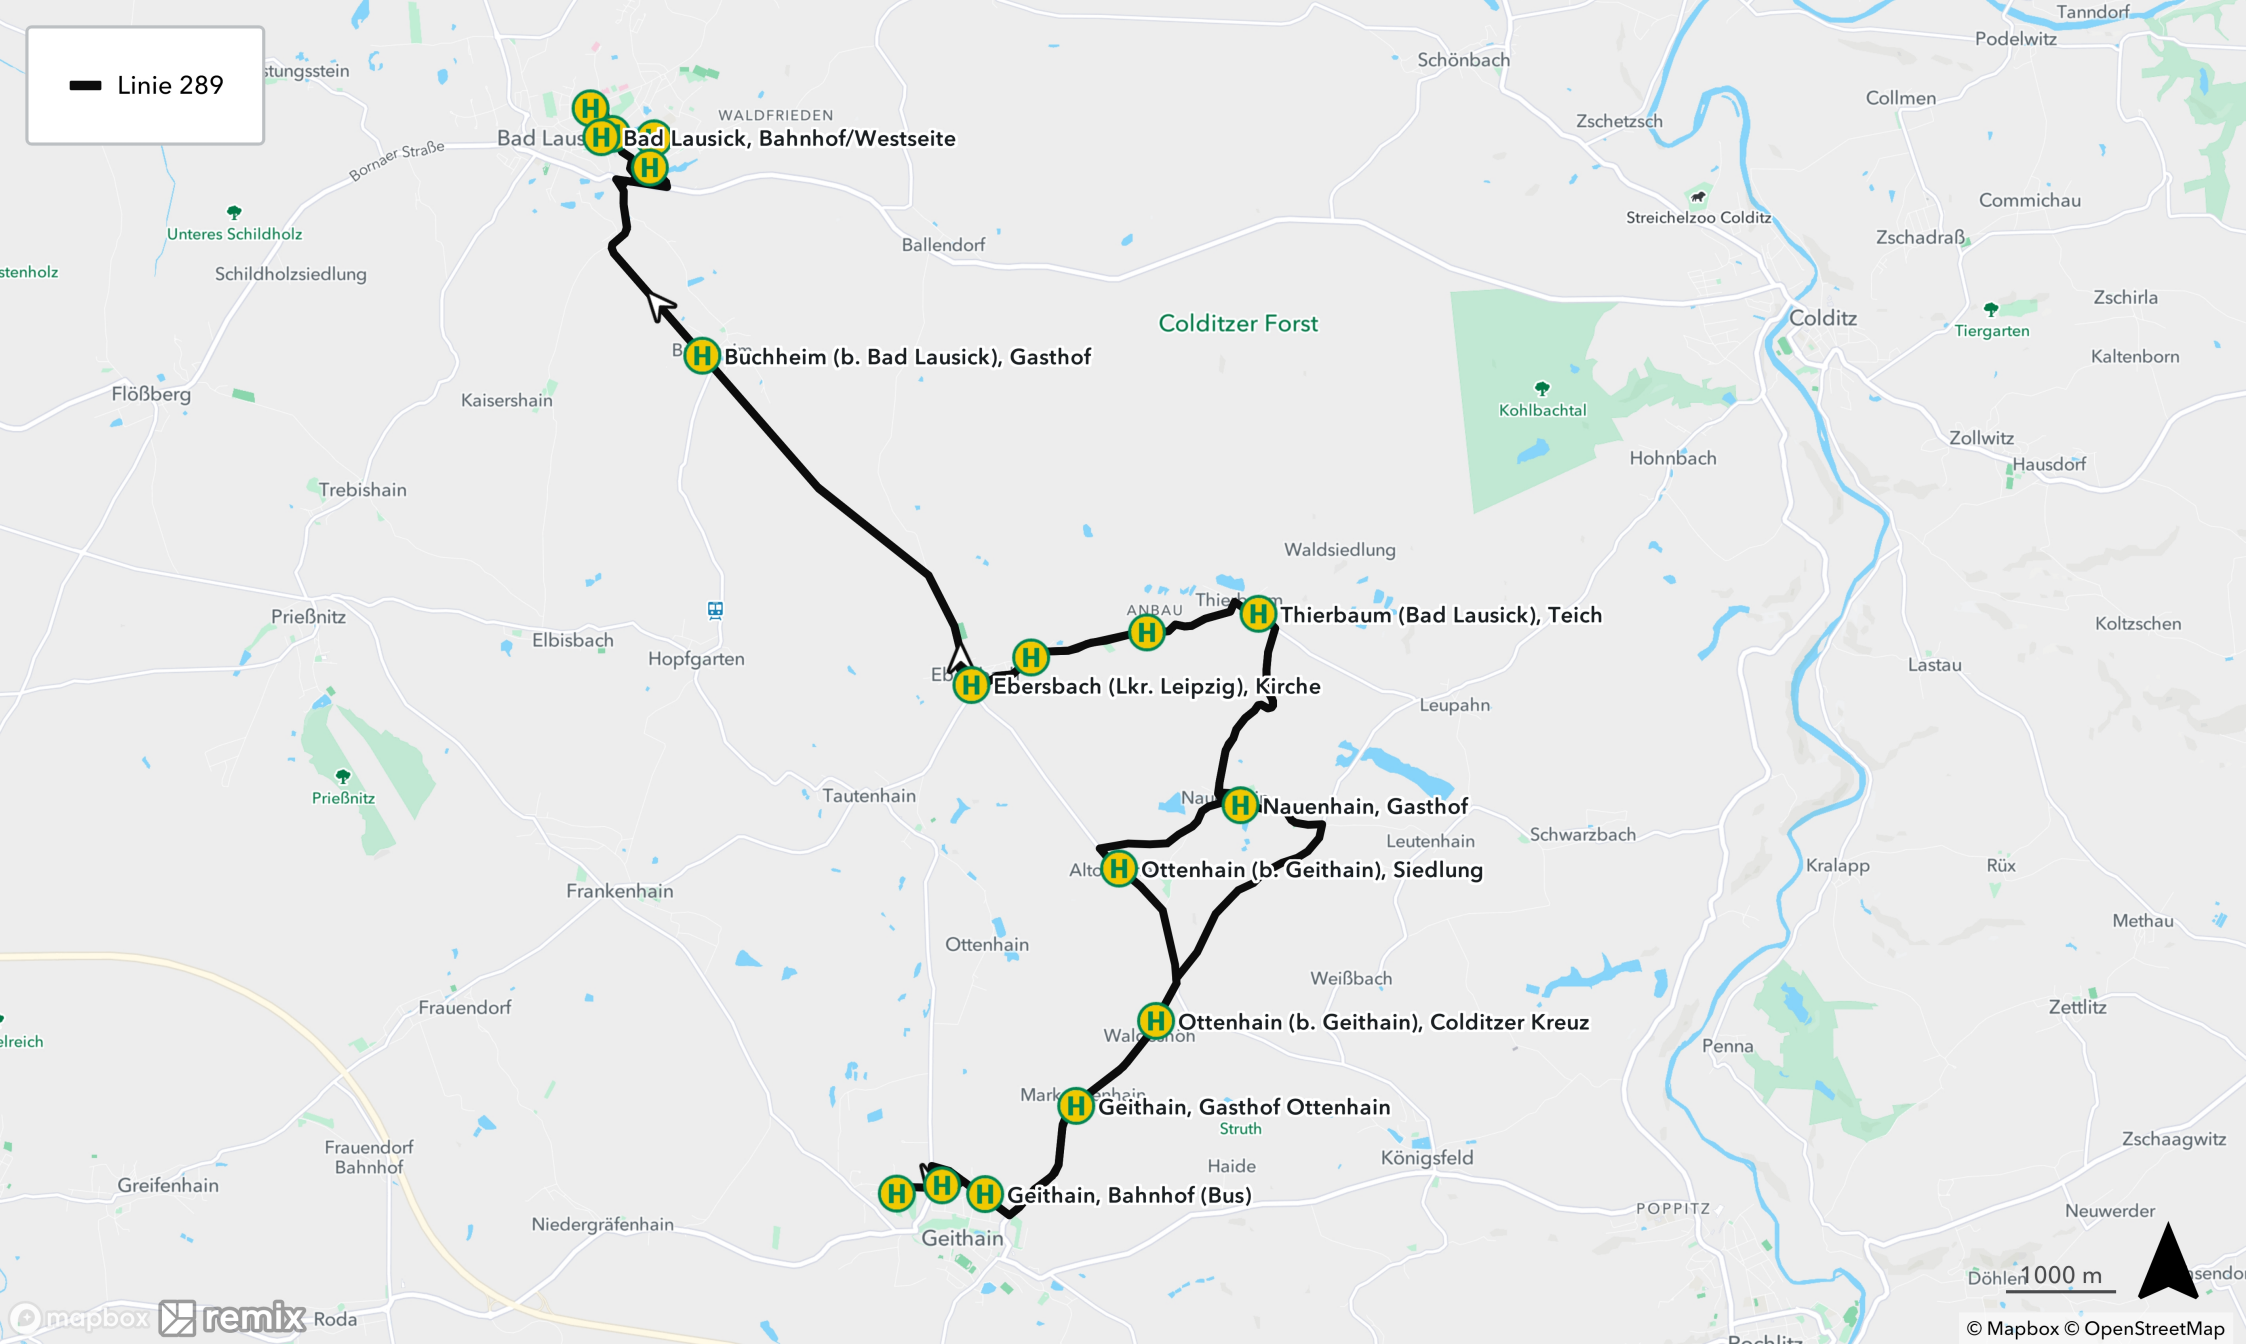

Linie 289

Döhler 1000 m

© Mapbox © OpenStreetMap